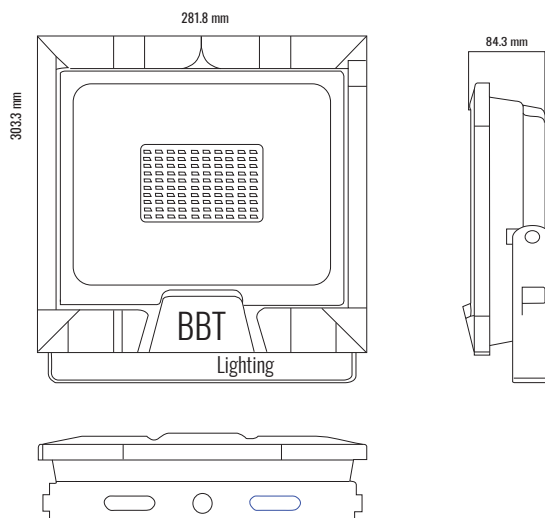

TECHNICAL DATA

TYPE

BIANCO floodlight with low wind resistance. Comprehensive range available in five sizes with extensive optical and light distributions from 50W up to 400W to cover all applications. Can be tilted in all directions thanks to its fixing galvanized and painted bracket.

CHARACTERISTICS

LEDs: 3030

Nomial efficacy: 120LM/W

Maximum LED: 1000mA

Lifetime L90B10:>50,000 hours

Luminous flux and efficacy at 4000°K and CRI>70

Luminous flux tolerance <+/-3%

Values may be subject to change du LED binning.

OPENING/BEAM

High efficiency Ra>80 LED. 120°

MATERIAL

Die-cast aluminium, Transparent 4mm

tempred-Glass

Aluminum frame

Steel Galvanized and painted bracket

Model:	BIANCO
Format:	Square
Location:	Exterior
Wattage:	150W
Materials:	Aluminium
Led Color:	3000K / 4000K / 6500K
Product Dimension:	303*282*84mm
IP Code:	65
Fixation:	Surface
CRI :	80
Lumen Output:	18000LM
Frequency:	50/60 Hz
Beam Angle:	120°
Net weight:	3.36kgs

DIMENSION DRAW

OUTDOOR